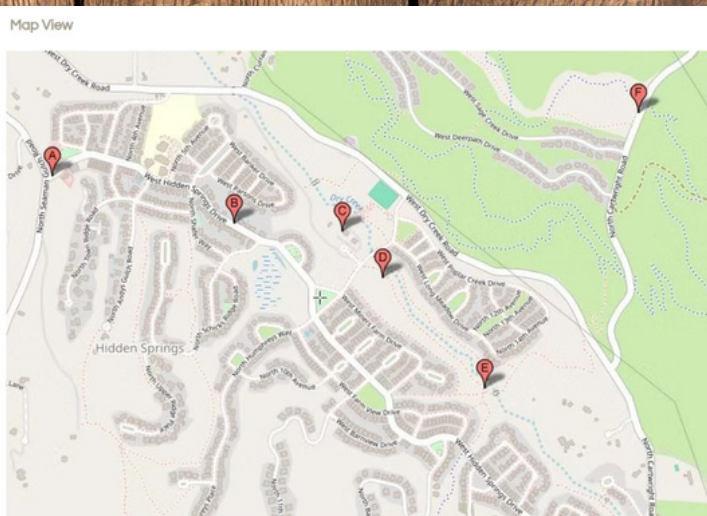

History Scavenger Hunt

Neighborhood Markers

We worked with Ada County to erect markers outlining some historical locations that are linked to the Schick-Ostolasa Farmstead. Enjoy your historical Scavenger Hunt!

We worked with Ada County to erect markers outlining some historical locations that are linked to the Schick-Ostolasa Farmstead. Enjoy your historical Scavenger Hunt!

A = Costan's Accident | N 43.72472 W 116.26250

D = Connie's Woods | N 43.72110 W 116.24639

B = Dechambeau House | N4372305 W 116.25362

E = Philip Schick's Death | N 4371722 W 116.24139

C = Schick-Ostolasa Farmstead | N 43.72277 W 116.24834

F = John Ourada's Homestead | N 43.72694 W 116.23389