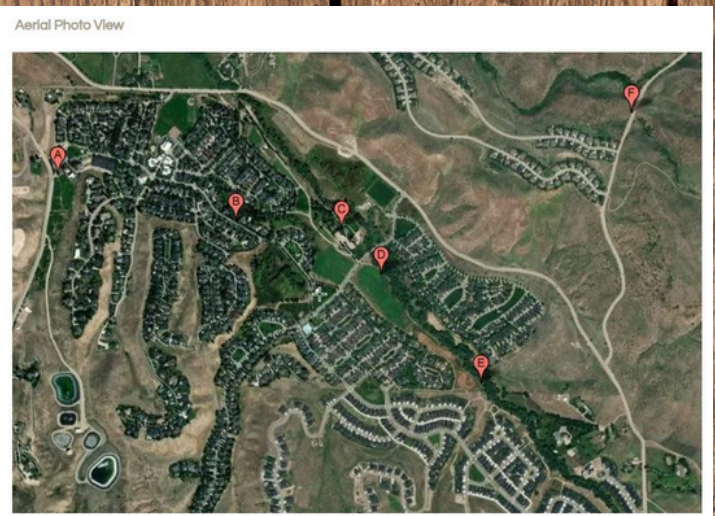

History Scavenger Hunt

Neighborhood Markers

We worked with Ada County to erect markers outlining some historical locations that are linked to the Schick-Ostolasa Farmstead. Enjoy your historical Scavenger Hunt!

We worked with Ada County to erect markers outlining some historical locations that are linked to the Schick-Ostolasa Farmstead. Enjoy your historical Scavenger Hunt!

A = Costan's Accident | N 43.72472 W 116.26250

D = Connie's Woods | N 43.72110 W 116.24639

B = Dechambeau House | N4372305 W 116.25362

E = Philip Schick's Death | N 4371722 W 116.24139

C = Schick-Ostolasa Farmstead | N 43.72277 W 116.24834

F = John Ourada's Homestead | N 43.72694 W 116.23389